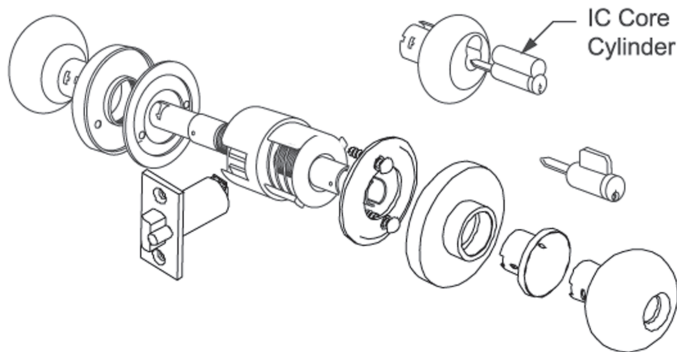

EXPLODED VIEWS AND HOW TO ORDER C-5

C300 Series Lever
(Exploded View)

C300 Series Knob
(Exploded View)

Trim Information (Rose For Knobs And Levers)

Type	Lock Style	Dimension
Rose	Levers	Diameter 3-7/16" (87mm)
	Knobs	Diameter 2-3/4" (70mm)

NSO: Non Standard Options

- Door Thickness Over 1-3/4"(44.5mm)
- Strike other than standard ANSI 4-7/8"
- Anti Microbial Coating
- Tactile Warning
- Special Keying

Technical Note: Knob Locks Do Not Through Bolt Through The Door. Please Verify The Template Before Machining The Door

How To Order Cylindrical Locks

NSO Non Standard Options: Door Thickness Over 1-3/4", Strike Type and Lip Length. See Chart Above