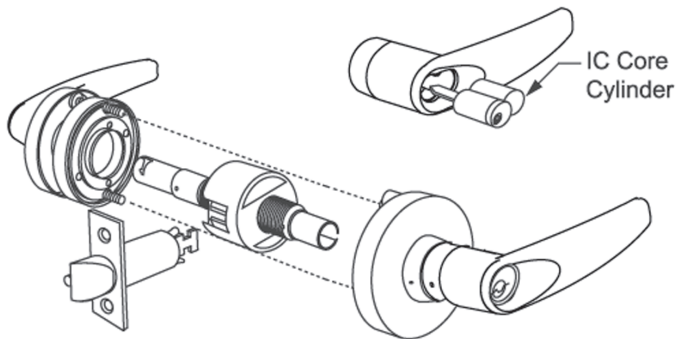

EXPLODED VIEWS AND HOW TO ORDER C-5

C300 Series Lever
(Exploded View)

C300 Series Knob
(Exploded View)

Trim Information (Rose For Knobs And Levers)

Type	Lock Style	Dimension
Rose	Levers	Diameter 3-7/16" (87mm)
	Knobs	Diameter 2-3/4" (70mm)

NSO: Non Standard Options

- Door Thickness Over 1-3/4"(44.5mm)
- Strike other than standard ANSI 4-7/8"
- Anti Microbial Coating
- Tactile Warning
- Special Keying

Technical Note: Knob Locks Do Not Through Bolt Through The Door. Please Verify The Template Before Machining The Door

How To Order Cylindrical Locks

NSO Non Standard Options: Door Thickness Over 1-3/4", Strike Type and Lip Length. See Chart Above